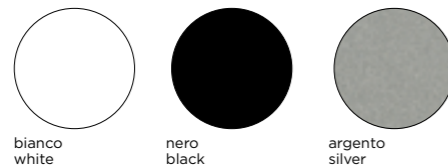

struttura in metallo
metal structure

bianco
white

nero
black

argento
silver

piano
top