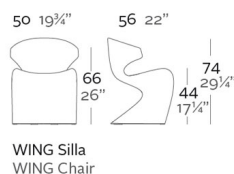

COLOR

ICE

BASIC

LACQUERED /
LACADO

LUZ