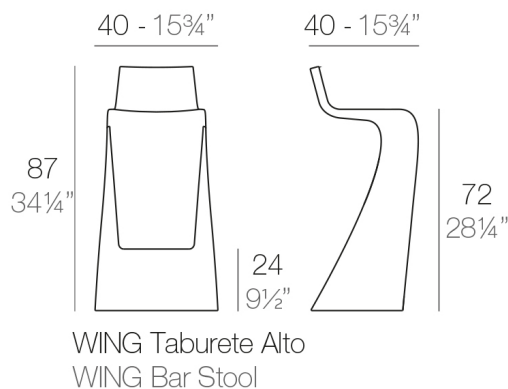

View online: <https://www.vondom.com/products/53031>

Features

Description

Made of polyethylene resin by rotational moulding. 100% Recyclable. Item suitable for indoor and outdoor use. Available in different finishes.

Weight

5.5 Kg

Finishes

BASIC

Ref. 53031

Matt Polyethylene

LACQUERED

Ref. 53031F