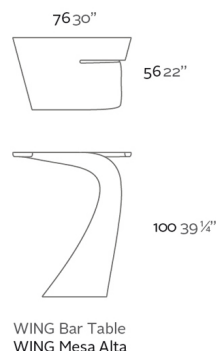

Weight

12 Kg

Finishes

BASIC

Ref. 53032

Matt Polyethylene

LACQUERED

Ref. 53032F