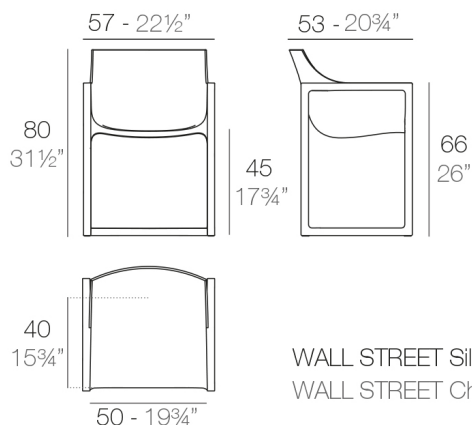

View online: <https://www.vondom.com/products/65006>

Features

Description

Made of gas air moulding injected polypropylene with fiber glass. Available in several colors. Item suitable for indoor and outdoor use.

Weight

8 Kg

Finishes

METALIC COLOR

Ref. 65006F

Available in gold and silver

BASIC PP

Ref. 65006