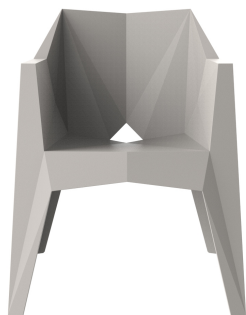

VOXEL SILLON

By Karim Rashid

The Voxel chair is a minimal simple yet voluminous stackable chair that is faceted just in the perfect places for comfort, just in the right angles for hyper-strength, imbuing the correct creases for beauty, and just the few merging and converging lines for purity.
View online: <https://www.vondom.com/products/51031>

Features

Description

Made of injected polypropylene with fiber glass. Stackable. Available in several colors. Item suitable for indoor and outdoor use.

Weight

6.8 Kg

Finishes

BASIC PP

Ref. 51031