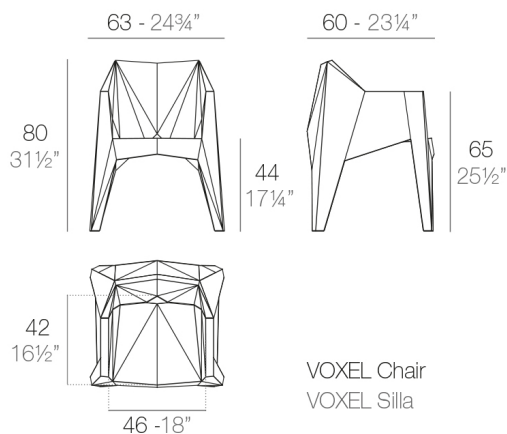

VOXEL SILLON

By Karim Rashid

The Voxel chair is a minimal simple yet voluminous stackable chair that is faceted just in the perfect places for comfort, just in the right angles for hyper-strength, imbuing the correct creases for beauty, and just the few merging and converging lines for purity.
View online: <https://www.vondom.com/products/51031>

Features

Description

Made of injected polypropylene with fiber glass. Stackable. Available in several colors. Item suitable for indoor and outdoor use.

Weight

6.8 Kg

Finishes

BASIC PP

Ref. 51031