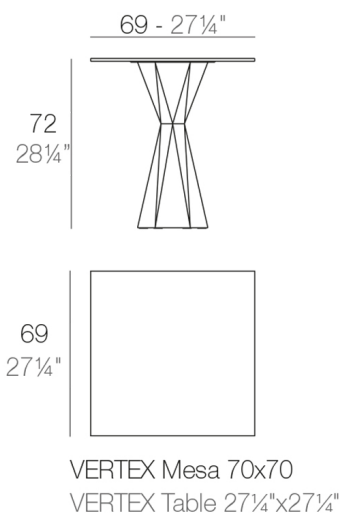

Finishes

BASIC

Ref. 51009C

Matt Polyethylene

LACQUERED

Ref. 51009CF

Lacquered Polyethylene

LIGHT

Ref. 51009CWB

White internally lit unit with LED technology. Available only in matte ice white finish.

RGBW LED

Ref. 51009CLB

Unit with internal lighting with RGBW LED technology and remote control unit for switching colors. Available only in matte ice white finish. Remote control included.

RGBW LED DMX

Ref. 51009CD

Unit with internal lighting with RGBW LED technology and remote control unit for switching colors. Also controlled by DMX-1024 (wireless), enabling communication between one or more products simultaneously via the DMX transmitter (not included).

RGBW LED BATTERY

Ref. 51009CDYB