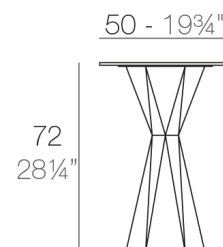

Weight

25.48 Kg

VERTEX Mesa 50x50
VERTEX Table 19³/₄"x19³/₄"

Finishes

BASIC

Ref. 51017C

Matt Polyethylene

LACQUERED