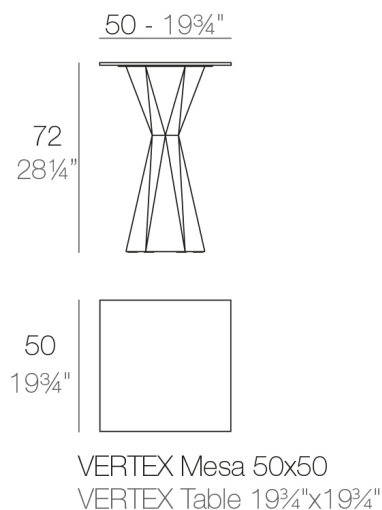

Finishes

BASIC

Ref. 51017C

Matt Polyethylene

LACQUERED

Ref. 51017CF

Lacquered Polyethylene

LIGHT

Ref. 51017CWB

White internally lit unit with LED technology. Available only in matte ice white finish.

RGBW LED

Ref. 51017CLB

Unit with internal lighting with RGBW LED technology and remote control unit for switching colors. Available only in matte ice white finish. Remote control included.

RGBW LED DMX

Ref. 51017CD

Unit with internal lighting with RGBW LED technology and remote control unit for switching colors. Also controlled by DMX-1024 (wireless), enabling communication between one or more products simultaneously via the DMX transmitter (not included).

RGBW LED BATTERY

Ref. 51017CDYB