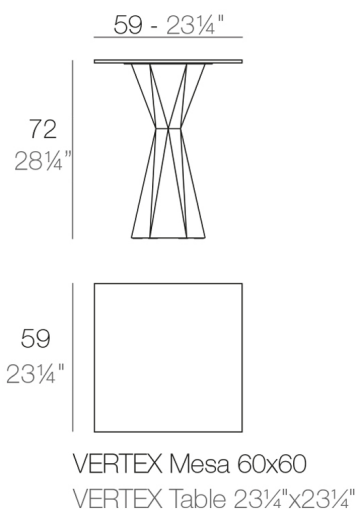

Finishes

BASIC

Ref. 51010CB

Matt Polyethylene

LACQUERED

Ref. 51010CF

Lacquered Polyethylene

LIGHT

Ref. 51010CWB

White internally lit unit with LED technology. Available only in matte ice white finish.

RGBW LED

Ref. 51010CL

Unit with internal lighting with RGBW LED technology and remote control unit for switching colors. Available only in matte ice white finish. Remote control included.

RGBW LED DMX

Ref. 51010CD

Unit with internal lighting with RGBW LED technology and remote control unit for switching colors. Also controlled by DMX-1024 (wireless), enabling communication between one or more products simultaneously via the DMX transmitter (not included).

RGBW LED BATTERY

Ref. 51010CYB