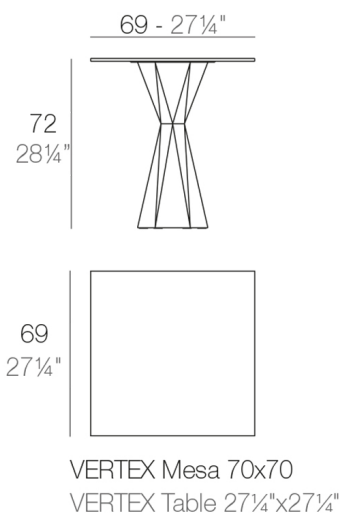

Finishes

BASIC

Ref. 51009CB

Matt Polyethylene

LACQUERED

Ref. 51009CF

Lacquered Polyethylene

LIGHT

Ref. 51009CWB

White internally lit unit with LED technology. Available only in matte ice white finish.

RGBW LED

Ref. 51009CL

Unit with internal lighting with RGBW LED technology and remote control unit for switching colors. Available only in matte ice white finish. Remote control included.

RGBW LED DMX

Ref. 51009CD

Unit with internal lighting with RGBW LED technology and remote control unit for switching colors. Also controlled by DMX-1024 (wireless), enabling communication between one or more products simultaneously via the DMX transmitter (not included).

RGBW LED BATTERY

Ref. 51009CYB