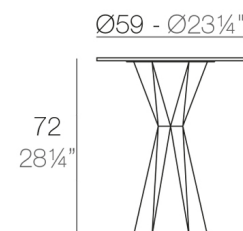

Weight

22.21 Kg

VERTEX Mesa Ø60
VERTEX Table Ø23¼"

Finishes

BASIC

Ref. 51010E

Matt Polyethylene

LACQUERED