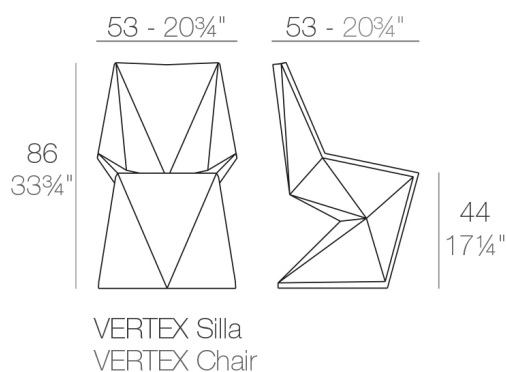

# VERTEX SILLA

By Karim Rashid

VERTEX is a set of table and chairs with triangular planes which join dynamically together to create comfortable forms suitable for dining or meeting rooms, banquet or lecture halls and other casual needs. VERTEX looks as if it was chiseled from a single block of material, what remains is structural yet, beautiful. The VERTEX collection was created to integrate a more conceptual architectural piece into our space, to give it a more sophisticated touch.

### Weight

9 Kg