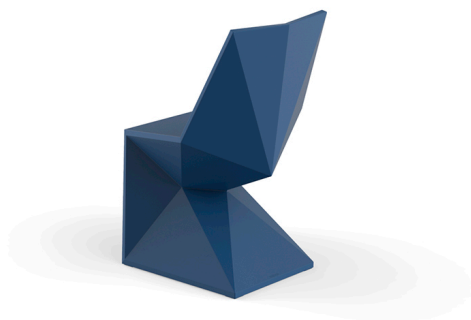

# VERTEX SILLA

By Karim Rashid

VERTEX is a set of table and chairs with triangular planes which join dynamically together to create comfortable forms suitable for dining or meeting rooms, banquet or lecture halls and other casual needs. VERTEX looks as if it was chiseled from a single block of material, what remains is structural yet, beautiful. The VERTEX collection was created to integrate a more conceptual architectural piece into our space, to give it a more sophisticated touch.