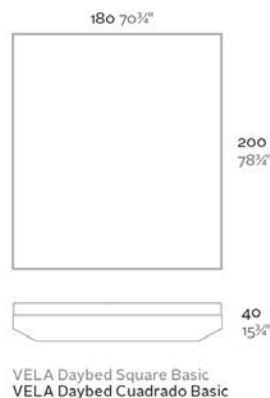

VELA DAYBED BASIC 200x180x40

By Ramon Esteve

This extensive outdoor furniture and plantpot collection aims to offer the comfort and the quality of interior furniture without losing it's original qualities. VELA is a modulate system with an elementary prismatic geometry that bases its singularity in the balance of its proportions. The elements can combine among themselves to integrate into any space. Their precise volumes create the illusion of hovering some centimetres off the floor, and when they are illuminated they are transformed into floating architectures.

View online: <https://www.vondom.com/products/54107>

Features

Description

Made of polyethylene resin by rotational moulding. 100% Recyclable. Item suitable for indoor and outdoor use. Available in different finishes.

Weight

72.76 Kg

Includes

ACOLCHADO NAUTIC Indoor/outdoor Vinyl fabric By default

BASEGIRATORIA360 Swivels 360°

Finishes

BASIC

Ref. 54107

Matt Polyethylene

LACQUERED

Ref. 54107F

Lacquered Polyethylene

LIGHT

Ref. 54107W

White internally lit unit with LED technology. Available only in matte ice white finish.

RGBW LED

Ref. 54107L

Unit with internal lighting with RGBW LED technology and remote control unit for switching colors. Available only in matte ice white finish. Remote control included.

RGBW LED DMX

Ref. 54107D

Unit with internal lighting with RGBW LED technology and remote control unit for switching colors. Also controlled by DMX-1024 (wireless), enabling communication between one or more products simultaneously via the DMX transmitter (not included).

RGBW LED BATTERY

Ref. 54107DY

Unit with internal lighting with battery-powered RGBW LED technology. Includes charger and remote control for switching