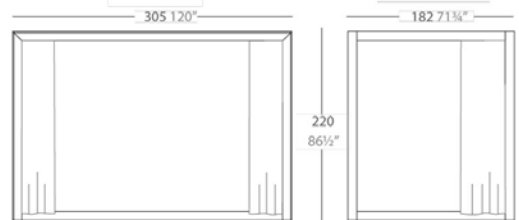

VELA Cenador S
VELA S Pavilion S