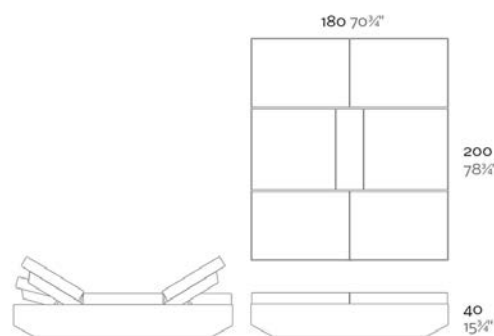

VELA Daybed 4 Respaldos Reclinables
VELA Daybed 4 Reclining Backrest

Finishes

BASIC

Ref. 54104

Matt Polyethylene

LACQUERED

Ref. 54104AF

Lacquered Polyethylene

LIGHT

Ref. 54104W

White internally lit unit with LED technology. Available only in matte ice white finish.

RGBW LED

Ref. 54104L

Unit with internal lighting with RGBW LED technology and remote control unit for switching colors. Available only in matte ice white finish. Remote control included.

RGBW LED DMX

Ref. 54104D

Unit with internal lighting with RGBW LED technology and remote control unit for switching colors. Also controlled by DMX-1024 (wireless), enabling communication between one or more products simultaneously via the DMX transmitter (not included).

RGBW LED BATTERY

Ref. 54104DY

Unit with internal lighting with battery-powered RGBW LED technology. Includes charger and remote control for switching