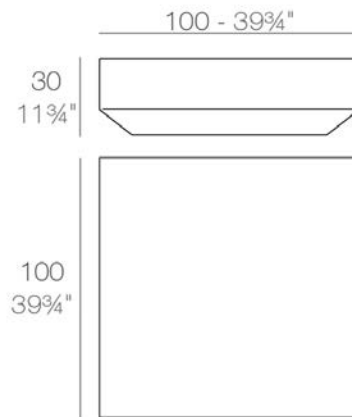

VELA MESA BAJA 100x100

By Ramon Esteve

This extensive outdoor furniture and plantpot collection aims to offer the comfort and the quality of interior furniture without losing it's original qualities. VELA is a modulate system with an elementary prismatic geometry that bases its singularity in the balance of its proportions. The elements can combine among themselves to integrate into any space. Their precise volumes create the illusion of hovering some centimetres off the floor, and when they are illuminated they are transformed into floating architectures.

View online: <https://www.vondom.com/products/54030>

Features

Description

Made of polyethylene resin by rotational moulding. 100% Recyclable. Item suitable for indoor and outdoor use. Available in different finishes.

Weight

17 Kg

VELA Mesa 100 x 100
VELA Table 39 3/4" x 39 3/4"

Combinations