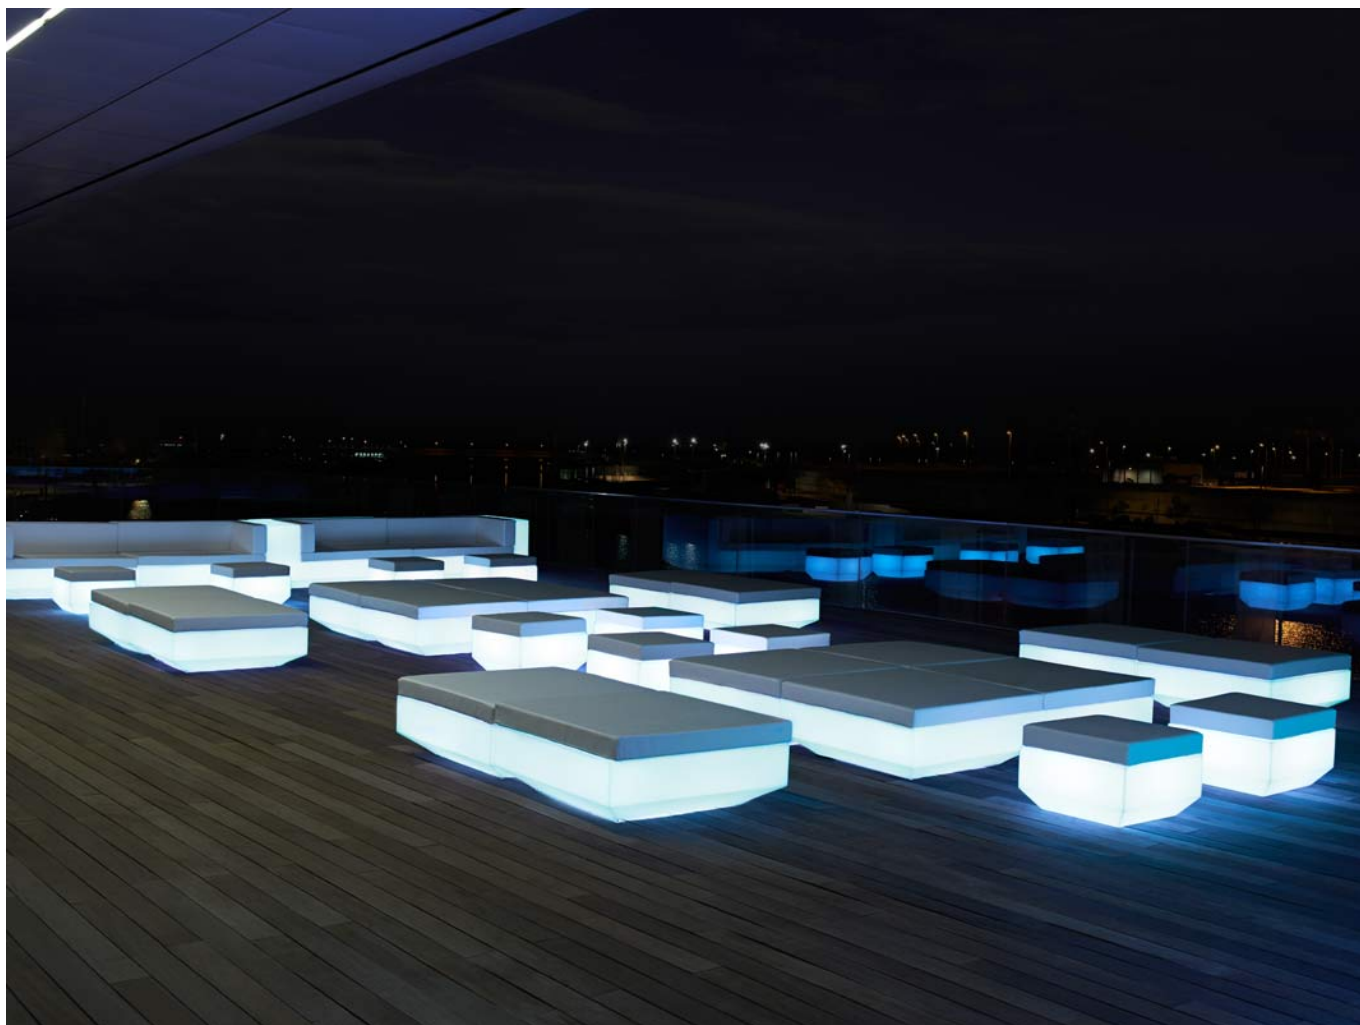

# VELA MESA TUMBONA

By Ramon Esteve

This extensive outdoor furniture and plantpot collection aims to offer the comfort and the quality of interior furniture without losing it's original qualities. VELA is a modulate system with an elementary prismatic geometry that bases its singularity in the balance of its proportions. The elements can combine among themselves to integrate into any space. Their precise volumes create the illusion of hovering some centimetres off the floor, and when they are illuminated they are transformed into floating architectures.