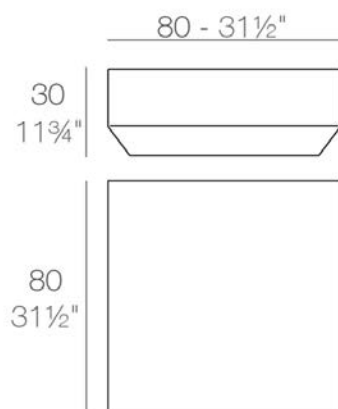

VELA MESA BAJA 80x80x30

By Ramon Esteve

This extensive outdoor furniture and plantpot collection aims to offer the comfort and the quality of interior furniture without losing its original qualities. VELA is a modulate system with an elementary prismatic geometry that bases its singularity in the balance of its proportions. The elements can combine among themselves to integrate into any space. Their precise volumes create the illusion of hovering some centimetres off the floor, and when they are illuminated they are transformed into floating architectures.

View online: <https://www.vondom.com/products/54048>

Features

Description

Made of polyethylene resin by rotational moulding. 100% Recyclable. Item suitable for indoor and outdoor use. Available in different finishes.

Weight

19 Kg

VELA Mesa 80 x 80
VELA Table 31½" x 31½"

Finishes

BASIC

Ref. 54048

Matt Polyethylene

LACQUERED

Ref. 54048F

Lacquered Polyethylene

LIGHT

Ref. 54048W

White internally lit unit with LED technology. Available only in matte ice white finish.

RGBW LED DMX

Ref. 54048D

Unit with internal lighting with RGBW LED technology and remote control unit for switching colors. Also controlled by DMX-1024 (wireless), enabling communication between one or more products simultaneously via the DMX transmitter (not included).

RGBW LED BATTERY

Ref. 54048Y

Unit with internal lighting with battery-powered RGBW LED technology. Includes charger and remote control for switching colors and charger. Available only in matte ice white finish.

TEMPERED GLASS

Ref. 54048C