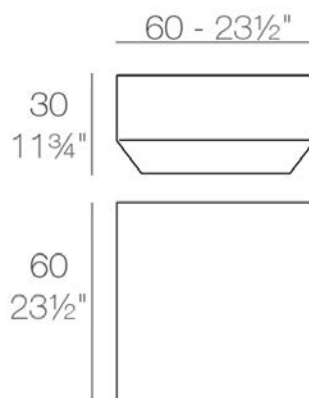

VELA MESA TUMBONA

By Ramon Esteve

This extensive outdoor furniture and plantpot collection aims to offer the comfort and the quality of interior furniture without losing it's original qualities. VELA is a modulate system with an elementary prismatic geometry that bases its singularity in the balance of its proportions. The elements can combine among themselves to integrate into any space. Their precise volumes create the illusion of hovering some centimetres off the floor, and when they are illuminated they are transformed into floating architectures.

View online: <https://www.vondom.com/products/54047>

Features

Description

Made of polyethylene resin by rotational moulding. 100% Recyclable. Item suitable for indoor and outdoor use. Available in different finishes.

Weight

6.6 Kg

VELA Mesa 60 x 60
VELA Table 23½" x 23½"

Finishes

BASIC

Ref. 54047

Matt Polyethylene

LACQUERED

Ref. 54047F

Lacquered Polyethylene

LIGHT

Ref. 54047W

White internally lit unit with LED technology. Available only in matte ice white finish.

RGBW LED DMX

Ref. 54047D

Unit with internal lighting with RGBW LED technology and remote control unit for switching colors. Also controlled by DMX-1024 (wireless), enabling communication between one or more products simultaneously via the DMX transmitter (not included).

RGBW LED BATTERY

Ref. 54047DY

Unit with internal lighting with battery-powered RGBW LED technology. Includes charger and remote control for switching colors and charger. Available only in matte ice white finish.

TEMPERED GLASS

Ref. 54047C