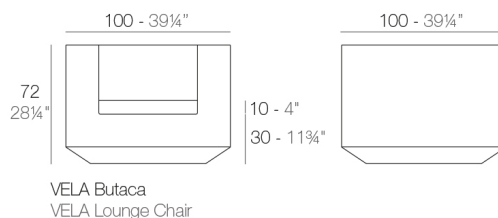

Weight

28.5 Kg

Includes

ACOLCHADO NAUTIC Indoor/outdoor Vinyl fabric By default

Finishes

BASIC

Ref. 54023

Matt Polyethylene