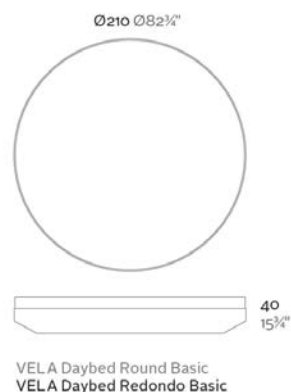

Weight

74.32 Kg

Includes

ACOLCHADO NAUTIC Indoor/outdoor Vinyl fabric By default

BASEGIRATORIA360 Swivels 360°

Finishes

BASIC

Ref. 54108