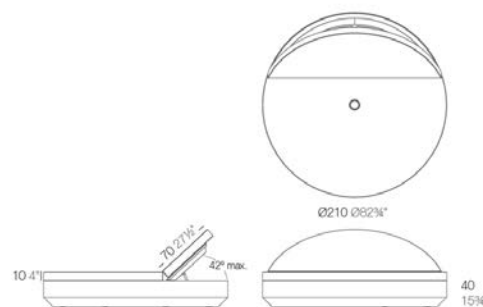

VELA Daybed Redondo Respaldo Reclinable
VELA Daybed Round Reclining Backrest