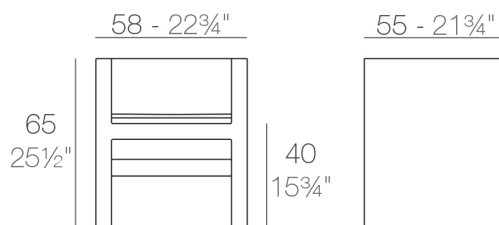

Weight

13.5 Kg

VELA Silla con brazos
VELA Armchair

Finishes

BASIC

Ref. 54052

Matt Polyethylene

LACQUERED