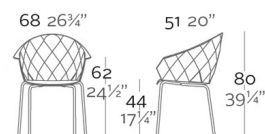

See online: <http://www.vondom.com/products/47070>

Features

Description

Injected polypropylene with fiber glass. The legs are made in powder coated stainless steel in a colour to match the seat.

Weight

6.2 Kg

Finishes

BASIC PP

Ref. 47070

Available in this colors

COLOR

WHITE
BLACK
RED
ECRU

BASIC INJECCION PP

VASES Stackable Chair
VASES Silla apilable