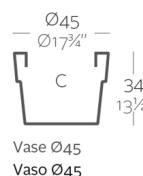

Weight

0.5 Kg

Finishes

SIMPLE

Ref. 40245

Matt finishes pot one wall

LACQUERED

Ref. 40245F