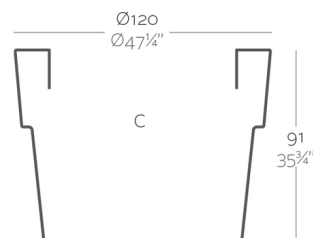

Weight

22 Kg

Vase Ø120
Vaso Ø120

Finishes

SIMPLE

Ref. 40212

Matt finishes pot one wall

LACQUERED