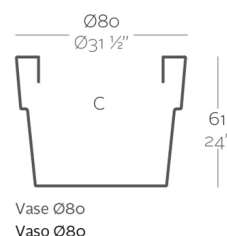

Weight

8.5 Kg

Finishes

SIMPLE

Ref. 40280

Matt finishes pot one wall

LACQUERED

Ref. 40280F