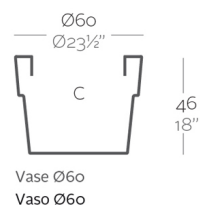

Weight

2.1 Kg

Finishes

SIMPLE

Ref. 40260

Matt finishes pot one wall

LACQUERED

Ref. 40260F