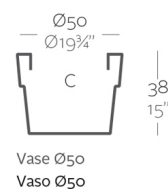

Weight

1.3 Kg

Finishes

SIMPLE

Ref. 40250

Matt finishes pot one wall

LACQUERED

Ref. 40250F