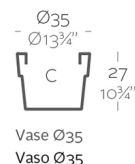

Weight

0.25 Kg

Finishes

SIMPLE

Ref. 40235

Matt finishes pot one wall

LACQUERED

Ref. 40235F