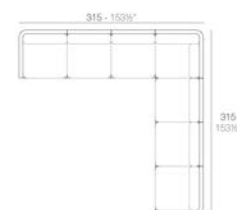

Combinations