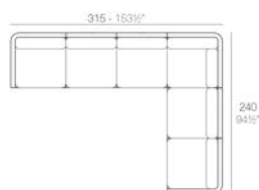

Combinations