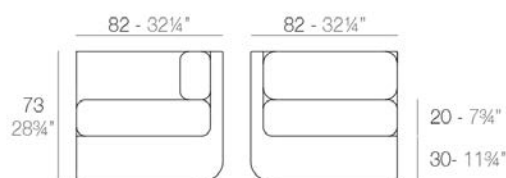

ULM Sofá Módulo Derecho
ULM Sectional Sofa Right