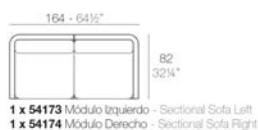

Combinations