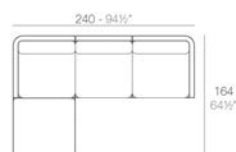

Combinations