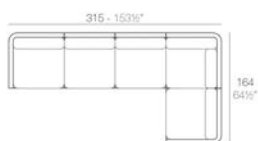

Combinations