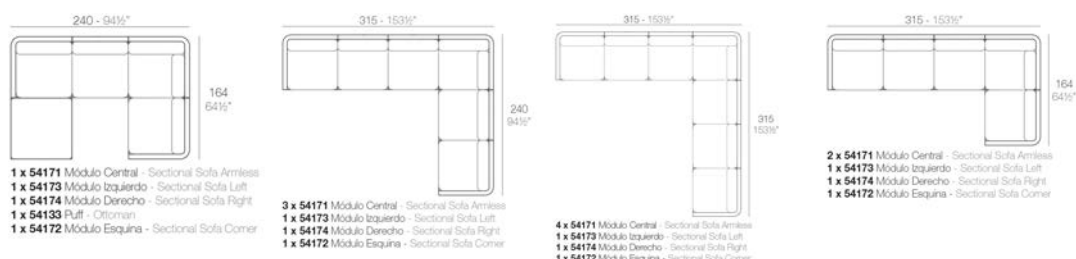

Weight

25 Kg

Includes

ACOLCHADO NAUTIC Indoor/outdoor Vinyl fabric By default

ULM Sofá Módulo Esquina
ULM Sectional Sofa Corner

Combinations

Finishes

BASIC