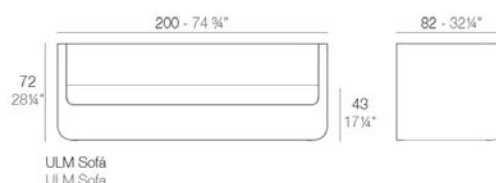

Weight

35 Kg

Includes

ACOLCHADO NAUTIC Indoor/outdoor Vinyl fabric By default

Finishes

BASIC

Ref. 54135

Matt Polyethylene