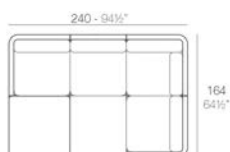

Combinations