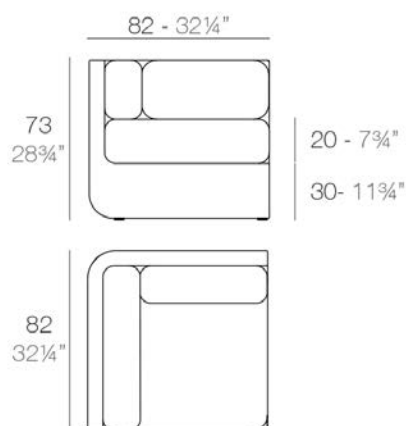

Weight

25 Kg

Includes

ACOLCHADO NAUTIC Indoor/outdoor Vinyl fabric By default

ULM Sofá Módulo Esquina
ULM Sectional Sofa Corner

Combinations

Finishes

BASIC