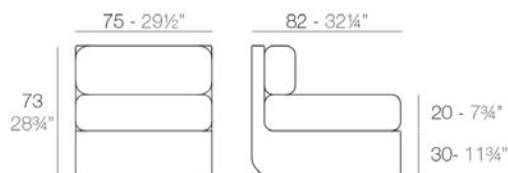

Weight

29 Kg

Includes

ACOLCHADO NAUTIC Indoor/outdoor Vinyl fabric By default

ULM Sofá Módulo Central
ULM Sectional Sofa Armless

Combinations

Finishes

BASIC