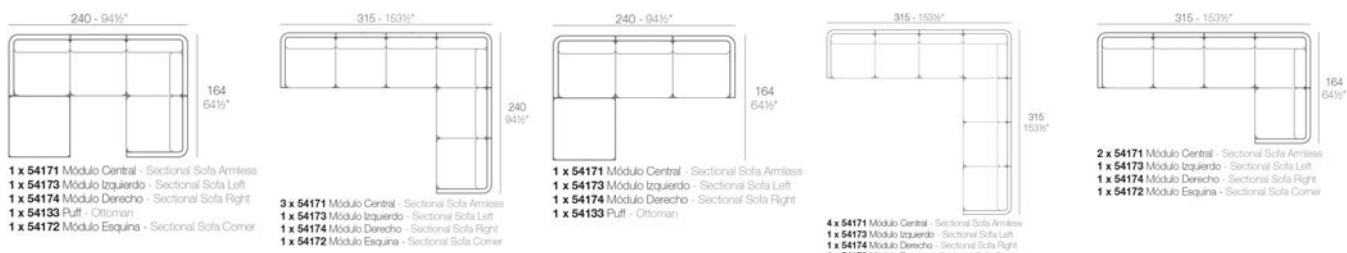

Weight

29 Kg

Includes

ACOLCHADO NAUTIC Indoor/outdoor Vinyl fabric By default

ULM Sofá Módulo Central
ULM Sectional Sofa Armless

Combinations

Finishes

BASIC