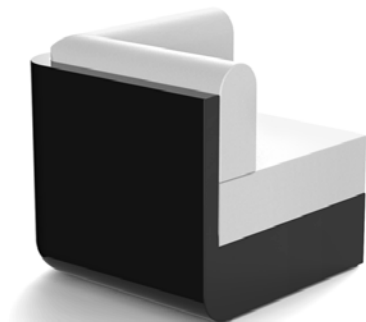

Indoor/outdoor Natural look fabric. Easy to clean. Optional

SILVERTEX FABRIC

Indoor/outdoor Vinyl fabric liner Optional

ULM MODULO ESQUINA

By Ramon Esteve

A collection fashioned as the new norm with an inherit universal and logical appeal. A functional seating collection that strikes a perfect balance between design, technology, and ergonomics based on basic cube, prism, and spherical shapes. The Ulm collection seeks unity within its design and that of other products, combining amongst diverse elements that form a complete ensemble. The sofa, like the chairs, daybed, coffee table, and ottoman embody rigid and resilient structures for rest and support that provide total comfort. Much like the name Ulm, its soft forms are a tribute to the formal approach of the Ulm School. The ability to illuminate each piece can envelope any space in color, providing innovative technology that makes it unique.