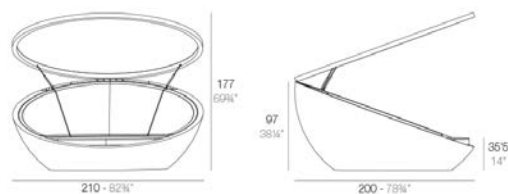

RGBW LED BATTERY

Ref. 54136DY

ULM Daybed con parasol
ULM Daybed with sunroof

	Open Abierto	Close Cerrado	Rotation Giro	Thick cushion Grosor acolchado
Daybed with sunroof	69 1/2"	38 1/2"	357°	3 1/2"
Daybed con parasol	177	97	360°	8