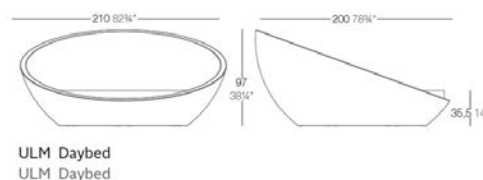

ULM DAYBED

By Ramon Esteve

A collection fashioned as the new norm with an inherent universal and logical appeal. A functional seating collection that strikes a perfect balance between design, technology, and ergonomics based on basic cube, prism, and spherical shapes.

The Ulm collection seeks unity within its design and that of other products, combining amongst diverse elements that form a complete ensemble. The sofa, like the chairs, daybed, coffee table, and ottoman embody rigid and resilient structures for rest and support that provide total comfort. Much like the name Ulm, its soft forms are a tribute to the formal approach of the Ulm School. The ability to illuminate each piece can envelope any space in color, providing innovative technology that makes it unique.

View online: <https://www.vondom.com/products/54139>

Features

Description

Made of polyethylene resin by rotational moulding. 100% Recyclable. Item suitable for indoor and outdoor use. Available in different finishes.

Weight

70.56 Kg

Includes

ACOLCHADO NAUTIC Indoor/outdoor Vinyl fabric By default

BASEGIRATORIA360 Swivels 360°

Finishes

BASIC

Ref. 54139

Matt Polyethylene

LACQUERED

Ref. 54139F

Lacquered Polyethylene

LIGHT

Ref. 54139W

White internally lit unit with LED technology. Available only in matte ice white finish.

RGBW LED

Ref. 54139L

Unit with internal lighting with RGBW LED technology and remote control unit for switching colors. Available only in matte ice white finish. Remote control included.

RGBW LED DMX

Ref. 54139D

Unit with internal lighting with RGBW LED technology and remote control unit for switching colors. Also controlled by DMX-1024 (wireless), enabling communication between one or more products simultaneously via the DMX transmitter (not included).