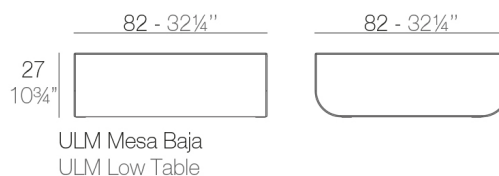

Weight

13.6 Kg

Finishes

BASIC

Ref. 54132

Matt Polyethylene

LACQUERED

Ref. 54132F