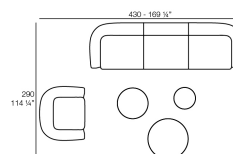

Combinations

SUAVE Sofá M6dulo Brazo Izquierdo
SUAVE Sectional Sofa Left Arm

Finishes

POLYURETHANE

Ref. 67001

Furniture made of flexible polyurethane injected cold. This material possesses a high resilience and durability.