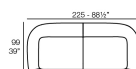

Combinations

SUAVE Sofá M6dulo Brazo Izquierdo
SUAVE Sectional Sofa Left Arm

Finishes

POLYURETHANE

Ref. 67001

Furniture made of flexible polyurethane injected cold. This material possesses a high resilience and durability.