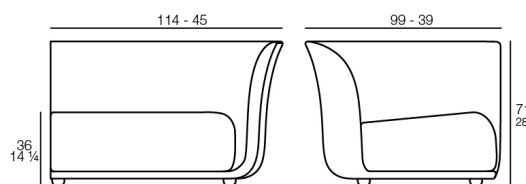

SUAVE Sofá M6dulo Brazo Izquierdo
SUAVE Sectional Sofa Left Arm

Finishes

POLYURETHANE

Ref. 67001

Furniture made of flexible polyurethane injected cold. This material possesses a high resilience and durability.