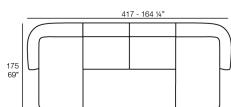

Combinations

SUAVE Sofá M6dulo Brazo Izquierdo
SUAVE Sectional Sofa Left Arm

Finishes

POLYURETHANE

Ref. 67001

Furniture made of flexible polyurethane injected cold. This material possesses a high resilience and durability.