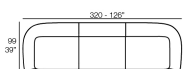

Combinations

SUAVE Sofá M6dulo Brazo Izquierdo
SUAVE Sectional Sofa Left Arm

Finishes

POLYURETHANE

Ref. 67001

Furniture made of flexible polyurethane injected cold. This material possesses a high resilience and durability.