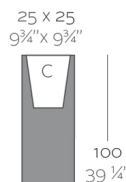

Square Tower 25
Torre Cuadrada 25

Finishes

SELF-WATERING

Ref. 44125R

Self-watering system included in all planters except those with basic finish

BASIC

Ref. 44125A

Matt Polyethylene

LACQUERED

Ref. 44125RF

Lacquered Polyethylene

LIGHT

Ref. 44125W

White internally lit unit with LED technology. Available only in matte ice white finish.

RGBW LED

Ref. 44125L

Unit with internal lighting with RGBW LED technology and remote control unit for switching colors. Available only in matte ice white finish. Remote control included.

RGBW LED DMX

Ref. 44125D

Unit with internal lighting with RGBW LED technology and remote control unit for switching colors. Also controlLED by DMX-1024 (wireless), enabling communication between one or more products simultaneously via the DMX transmitter (not included).

RGBW LED BATTERY

Ref. 44125DY

Unit with internal lighting with battery-powered RGBW LED technology. Includes charger and remote control for switching colors and charger. Available only in matte ice white finish.