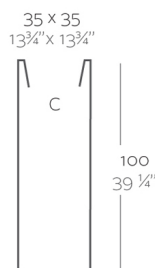

Square Tower 100
Torre Cuadrada 100

Finishes

SELF-WATERING

Ref. 44135R

Self-watering system included in all planters except those with basic finish

BASIC

Ref. 44135A

Matt Polyethylene

SIMPLE

Ref. 44135

Matt finishes pot one wall

LACQUERED

Ref. 44135F

Lacquered Polyethylene

LIGHT

Ref. 44135W

White internally lit unit with LED technology. Available only in matte ice white finish.

RGBW LED

Ref. 44135L

Unit with internal lighting with RGBW LED technology and remote control unit for switching colors. Available only in matte ice white finish. Remote control included.

RGBW LED DMX

Ref. 44135D

Unit with internal lighting with RGBW LED technology and remote control unit for switching colors. Also controlled by DMX-1024 (wireless), enabling communication between one or more products simultaneously via the DMX transmitter (not included).