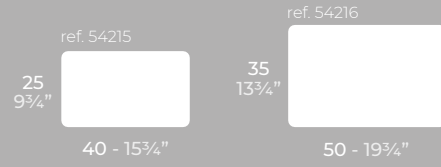

ACCESSORIES

SIDE TABLES

54219, 54220, 54221

CUSHIONS