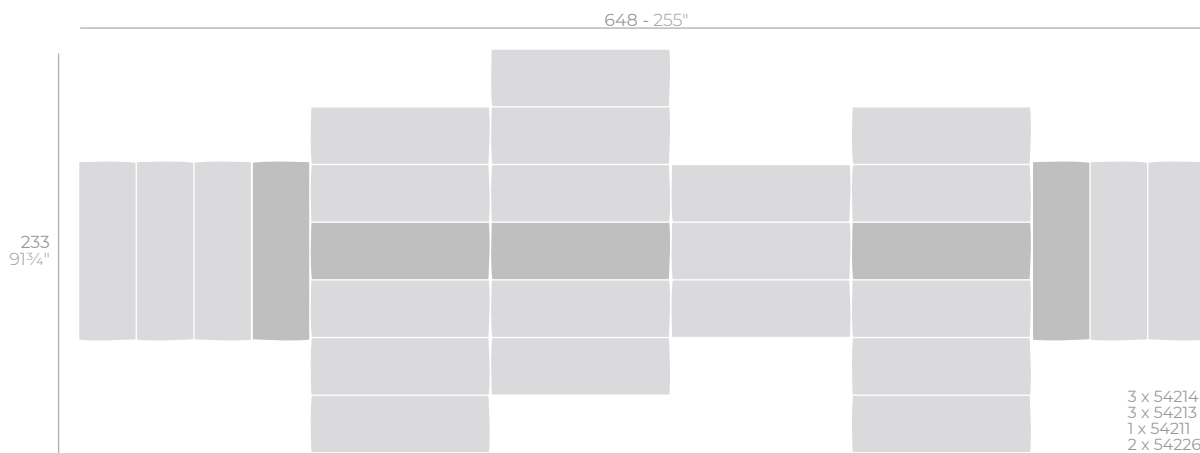

IDEAS FOR COMPOSITIONS