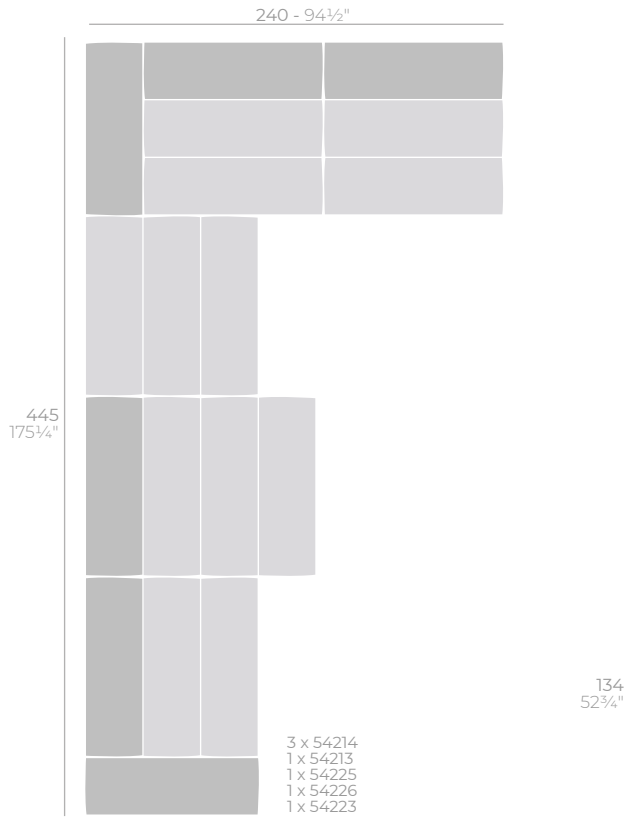

IDEAS FOR COMPOSITIONS