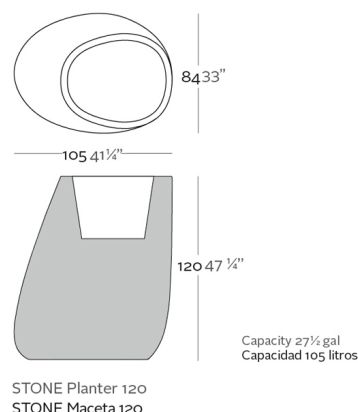

VONDOM

STONE MACETERO 105x84x120

By Stefano Giovannoni & Elisa Gargan

As its name suggests it appears to be found in nature itself, creating synergism between the natural and the artificial landscape. Stone can fit perfectly into any environment, transmitting its own particular elegance, thanks to its material, as well as its original shape.

See online: <http://www.vondom.com/products/55011A>

Features

Description

Pot made of polyethylene resin by rotational moulding. 100% Recyclable. Item suitable for indoor and outdoor use. Available in different finishes.

Weight

25 Kg

Finishes

SELF-WATERING

Ref. 55011R

Self-watering system included in all planters except those with basic finish

BASIC

Ref. 55011A

Matt Polyethylene

LACQUERED

Ref. 55011F

Lacquered Polyethylene

LIGHT

Ref. 55011W

RGB LED

Ref. 55011L

Translucent white matt Polyethylene. Includes LED light operated by remote control. Colors can be selected or changed automatically (White, red, green, blue, light blue, pink and yellow).

RGB LED DMX

Ref. 55011D

Translucent white matt Polyethylene. Includes LED light operated by DMX512 wireless, allowing the connexion to light control systems (XLR), Wi-Fi routers, home automation, etc.

RGB LED BATTERY

Ref. 55011Y

Translucent white matt Polyethylene. Includes cordless LED light with rechargeable batteries, operated by remote control.