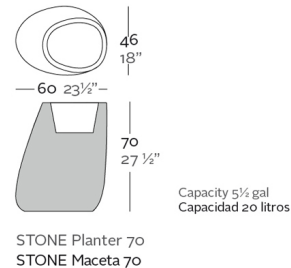

Finishes

SELF-WATERING

Ref. 55009R

Self-watering system included in all planters except those with basic finish

BASIC

Ref. 55009A

Matt Polyethylene

LACQUERED

Ref. 55009F

Lacquered Polyethylene

LIGHT

Ref. 55009W

Translucent white Matt Polyethylene. Includes white light either with CFL bulb or white LED

RGB LED

Ref. 55009L

Translucent white matt Polyethylene. Includes LED light operated by remote control. Colors can be selected or changed automatically (White, red, green, blue, light blue, pink and yellow).

RGB LED DMX

Ref. 55009D

Translucent white matt Polyethylene. Includes LED light operated by DMX512 wireless, allowing the connexion to light control systems (XLR), Wi-Fi routers, home automation, etc.

RGB LED BATTERY

Ref. 55009Y

Translucent white matt Polyethylene. Includes cordless LED light with rechargeable batteries, operated by remote control.