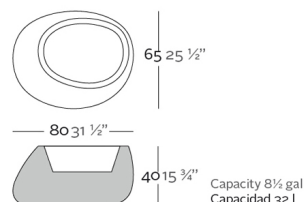

STONE Planter 40
STONE Maceta 40

Finishes

SELF-WATERING

Ref. 55008R

Self-watering system included in all planters except those with basic finish

BASIC

Ref. 55008A

Matt Polyethylene

LACQUERED

Ref. 55008F

Lacquered Polyethylene

LIGHT

Ref. 55008W

Translucent white Matt Polyethylene. Includes white light either with CFL bulb or white LED

RGB LED

Ref. 55008L

Translucent white matt Polyethylene. Includes LED light operated by remote control. Colors can be selected or changed automatically (White, red, green, blue, light blue, pink and yellow).

RGB LED DMX

Ref. 55008D

Translucent white matt Polyethylene. Includes LED light operated by DMX512 wireless, allowing the connexion to light control systems (XLR), Wi-Fi routers, home automation, etc.

RGB LED BATTERY

Ref. 55008Y

Translucent white matt Polyethylene. Includes cordless LED light with rechargeable batteries, operated by remote control.