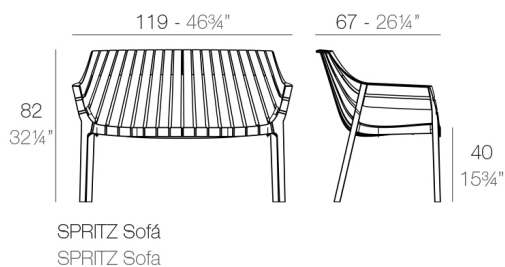

SPRITZ SOFA

By Archirivolto Design

"The white wooden fences lining the beach, the small strips that follow each other, in their perfect geometry. It's this picture that inspired the collection Spritz, which is composed of the stolen details to this inspiration. Chair, armchair, stool and high table: perfect for every need, the collection Spritz adapts well to any context, hospitality and home. It is not a coincidence that Spritz, the collection created by Archirivolto for Vondom, embodies in the name the idea of freshness and purity of shapes. Rigorous shapes that connect home and world, with a kaleidoscope of variations and nuances: this mix between the linearity of northern European style and the typical warmth of Mediterranean creates a dialogue between indoor and outdoor.
View online: <https://www.vondom.com/products/56025>

Features

Description

Made of injected polypropylene with fiber glass. Stackable. Available in several colors. Item suitable for indoor and outdoor use.

Weight

11.5 Kg

Finishes

BASIC PP

Ref. 56025