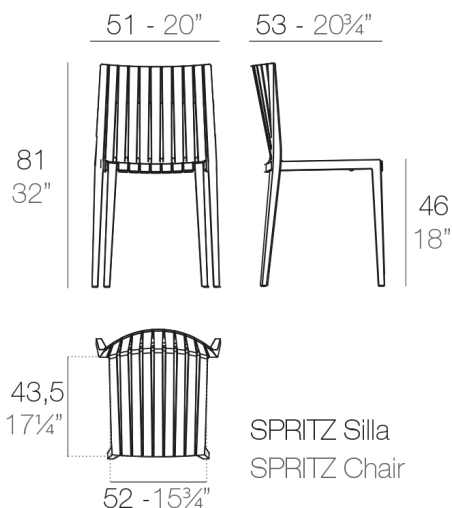

Features

Description

Made of injected polypropylene with fiber glass. Stackable. Available in several colors. Item suitable for indoor and outdoor use.

Weight

5 Kg

Finishes

BASIC PP

Ref. 56016

Available in this colors

COLOR	BASIC INJECTION PP
MOSTAZA	
WHITE	
BLACK	
BRONZE	
ECRU	
SAND	

Optional

NAUTICAL FABRIC

Indoor/outdoor Vinyl fabric By default

SPRITZ SILLA con brazos

By Archirivolto Design

"The white wooden fences lining the beach, the small strips that follow each other, in their perfect geometry. It's this picture that inspired the collection Spritz, which is composed of the stolen details to this inspiration. Chair, armchair, stool and high table: perfect for every need, the collection Spritz adapts well to any context, hospitality and home. It is not a coincidence that Spritz, the collection created by Archirivolto for Vondom, embodies in the name the idea of freshness and purity of shapes. Rigorous shapes that connect home and world, with a kaleidoscope of variations and nuances: this mix between the linearity of northern European style and the typical warmth of Mediterranean creates a dialogue between indoor and outdoor.
View online: <https://www.vondom.com/products/56015>

Features

Description

Made of injected polypropylene with fiber glass. Stackable. Available in several colors. Item suitable for indoor and outdoor use.

Weight

5.75 Kg

Finishes

BASIC PP

Ref. 56015

Features

Description

Made of injected polypropylene with fiber glass. Stackable. Available in several colors. Item suitable for indoor and outdoor use.

Weight

8.5 Kg

Finishes

BASIC PP

Ref. 56017