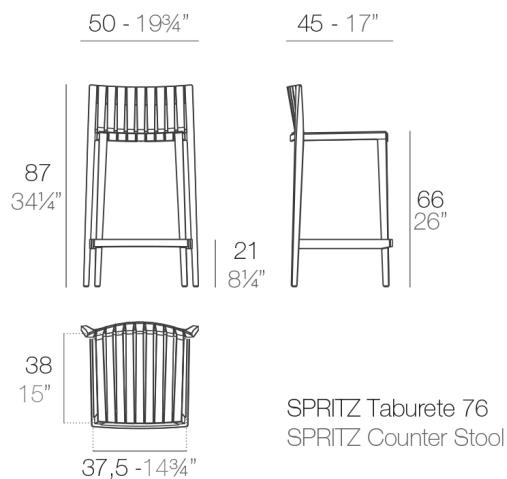

SPRITZ TABURETE 50x45x87

By Archirivolto Design

"The white wooden fences lining the beach, the small strips that follow each other, in their perfect geometry. It's this picture that inspired the collection Spritz, which is composed of the stolen details to this inspiration. Chair, armchair, stool and high table: perfect for every need, the collection Spritz adapts well to any context, hospitality and home. It is not a coincidence that Spritz, the collection created by Archirivolto for Vondom, embodies in the name the idea of freshness and purity of shapes. Rigorous shapes that connect home and world, with a kaleidoscope of variations and nuances: this mix between the linearity of northern European style and the typical warmth of Mediterranean creates a dialogue between indoor and outdoor.
View online: <https://www.vondom.com/products/56020>

Features

Description

Made of injected polypropylene with fiber glass. Stackable. Available in several colors. Item suitable for indoor and outdoor use.

Weight

5.45 Kg

Finishes

BASIC PP

Ref. 56020

Available in this colors

COLOR	BASIC INJECTION PP
MOSTAZA	
WHITE	
BLACK	
BRONZE	
ECRU	
SAND