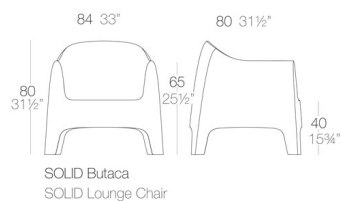

Finishes

BASIC PP

Ref. 55023

Available in this colors

COLOR	BASIC INJECCION PP
WHITE	☐
BLACK	☐
BRONZE	☐
RED	☐
ECRU	☐
WHITE	☐
BLACK	☐
BRONZE	☐
RED	☐
PISTACHIO	☐
ECRU	☐