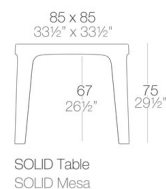

Weight

11 Kg

Finishes

BASIC PP

Ref. 55025

Available in this colors

COLOR	BASIC INJECCION PP
WHITE	
BLACK	
BRONZE	
RED	
ECRU	

VONDOM