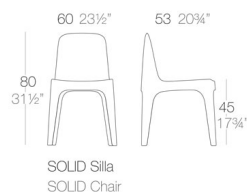

Finishes

BASIC PP

Ref. 55024

Available in this colors

COLOR	BASIC INJECTION PP
WHITE	☐
BLACK	☐
BRONZE	☐
RED	☐
PISTACHIO	☐
ECRU	☐
WHITE	☐
BLACK	☐
BRONZE	☐
RED	☐
PISTACHIO	☐
ECRU	☐

Optional