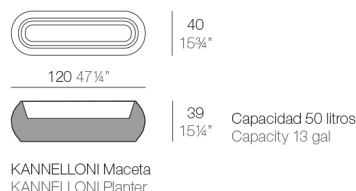

View online: <https://www.vondom.com/products/51024A>

Features

Description

Pot made of polyethylene resin by rotational moulding. 100% Recyclable. Item suitable for indoor and outdoor use. Available in different finishes.