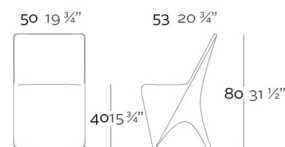

Weight

7.5 Kg

SLOO Chair
SLOO Silla

Finishes

BASIC

Ref. 51025

Matt Polyethylene

LACQUERED