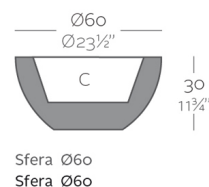

RGBW LED

Ref. 43860L

Unit with internal lighting with RGBW LED technology and remote control unit for switching colors. Available only in matte ice white finish. Remote control included.

RGBW LED DMX

Ref. 43860D

Unit with internal lighting with RGBW LED technology and remote control unit for switching colors. Also controlled by DMX-1024 (wireless), enabling communication between one or more products simultaneously via the DMX transmitter (not included).

RGBW LED BATTERY

Ref. 43860DY

Unit with internal lighting with battery-powered RGBW LED technology. Includes charger and remote control for switching colors and charger. Available only in matte ice white finish.