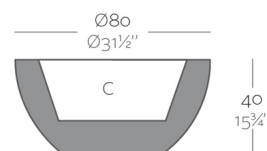

Weight

8.5 Kg

Sfera Ø80
Sfera Ø80

Finishes

SELF-WATERING

Ref. 43880R

Self-watering system included in all planters except those with basic finish

BASIC