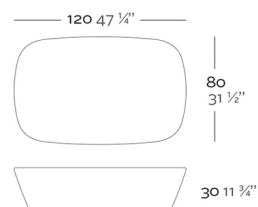

Weight

12 Kg

SABINAS Coffee Table
SABINAS Mesa

Finishes

BASIC

Ref. 45008

Matt Polyethylene

LACQUERED