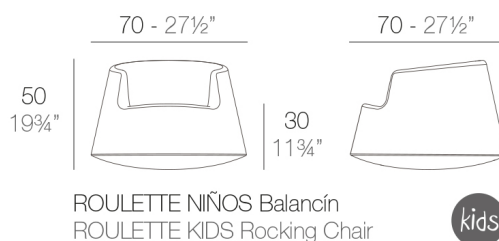

ROULETTE KIDS

By Eero Aarnio

View online: <https://www.vondom.com/products/61005>

Features

Description

Made of polyethylene resin by rotational moulding. 100% Recyclable. Item suitable for indoor and outdoor use. Suitable for children over 3 years.

Weight

10 Kg

Finishes

BASIC

Ref. 61005

Matt Polyethylene

LACQUERED

Ref. 61005F