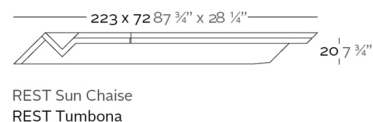

REST Sun Chaise
REST Tumbona