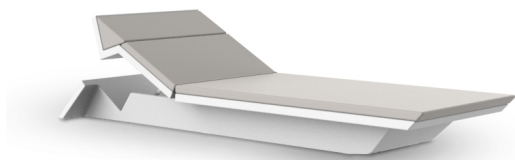

REST TUMBONA

By A-cero

Inspired by ORIGAMI, the Japanese art based on folding paper in order to get different forms, and the motto of "Less is more" The whole is composed of an armchair, sofa, and table, with a modular structure which allows you to freely adapt them to your individual needs in any space. The manufacturing process used is rotational moulding, which is a technical process that guarantees the maximum quality of the final product by taking care of even the smallest details.

REST reflects the spirit of its creators, who are always loyal to elegance, beauty and exclusiveness, as well as the complete adjustment to customers. From well-defined, geometrical, yet elegant and light shapes, a new collection is born that provides maximum comfort for its users and fits perfectly in with innovative architecture, thanks to its contemporary design, a characteristic principle from the A-cero studio.

View online: <https://www.vondom.com/products/53008>

Features

Description

Made of polyethylene resin by rotational moulding. 100% Recyclable. Item suitable for indoor and outdoor use. Available in different finishes.