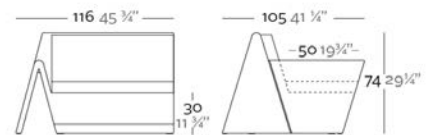

Combinations

REST Sectional Sofa Right
REST Sofá Módulo Derecho