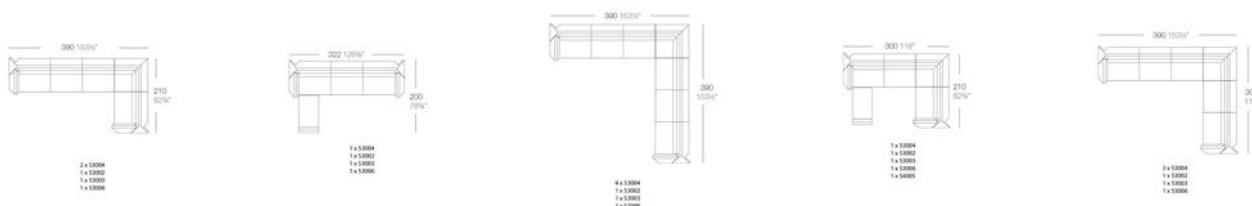

VONDOM®

REST CHAISERLONGUE

By A-cero

Inspired by ORIGAMI, the Japanese art based on folding paper in order to get different forms, and the motto of "Less is more" The whole is composed of an armchair, sofa, and table, with a modular structure which allows you to freely adapt them to your individual needs in any space. The manufacturing process used is rotational moulding, which is a technical process that guarantees the maximum quality of the final product by taking care of even the smallest details.

REST reflects the spirit of its creators, who are always loyal to elegance, beauty and exclusiveness, as well as the complete adjustment to customers. From well-defined, geometrical, yet elegant and light shapes, a new collection is born that provides maximum comfort for its users and fits perfectly in with innovative architecture, thanks to its contemporary design, a characteristic principle from the A-cero studio.

See online: <http://www.vondom.com/products/53006>

Features

Description

Made of polyethylene resin by rotational moulding. 100% Recyclable. Item suitable for indoor and outdoor use. Available in different finishes.

Weight

18.5 Kg

Includes

ACOLCHADO NAUTIC Indoor/outdoor Vinyl fabric

Combinations

Finishes

BASIC

Ref. 53006

Matt Polyethylene

LACQUERED

RGB LED

Ref. 53006L

Translucent white matt Polyethylene. Includes LED light operated by remote control. Colors can be selected or changed automatically (White, red, green, blue, light blue, pink and yellow).