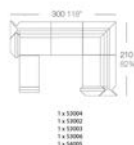

Combinations

REST Sectional Sofa Corner
REST Sofá Módulo Esquina

Finishes

BASIC

Ref. 53005

Matt Polyethylene

LACQUERED

RGB LED

Ref. 53005L

Translucent white matt Polyethylene. Includes LED light operated by remote control. Colors can be selected or changed automatically (White, red, green, blue, light blue, pink and yellow).