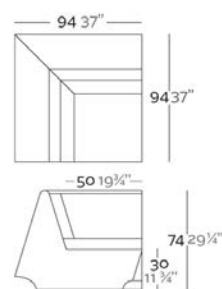

REST Sectional Sofa Corner
REST Sofá Módulo Esquina

Finishes

BASIC

Ref. 53005

Matt Polyethylene

LACQUERED

RGB LED

Ref. 53005L

Translucent white matt Polyethylene. Includes LED light operated by remote control. Colors can be selected or changed automatically (White, red, green, blue, light blue, pink and yellow).