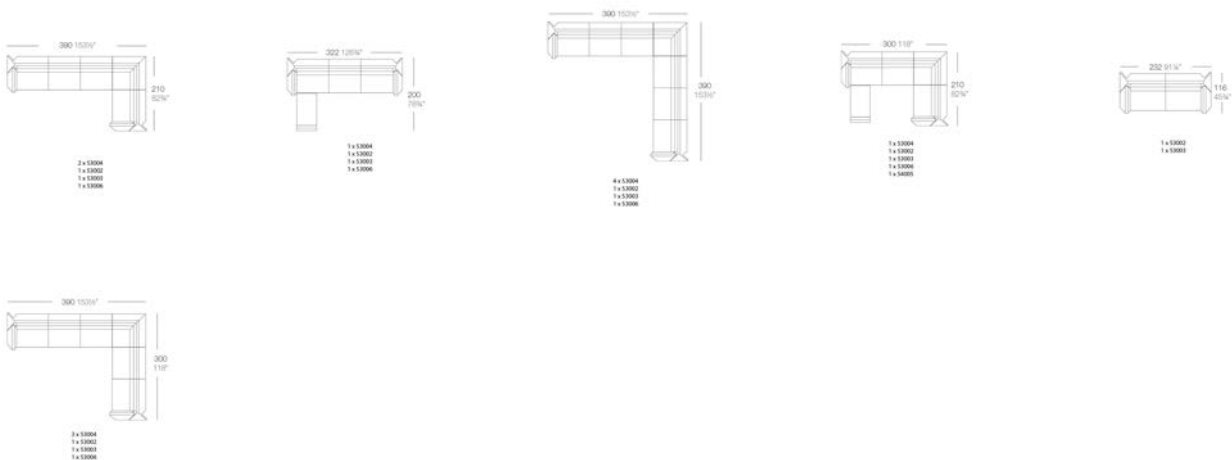

Combinations

REST Sectional Sofa Right
REST Sofá Módulo Derecho