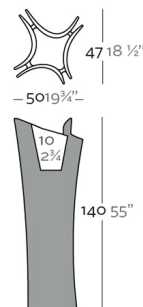

View online: <https://www.vondom.com/products/53013A>

Features

Description

Pot made of polyethylene resin by rotational moulding. 100% Recyclable. Item suitable for indoor and outdoor use. Available in different finishes.

Weight

17.5 Kg

ALMA Planter
ALMA Macetero

Finishes

SELF-WATERING

Ref. 53013R

Self-watering system included in all planters except those with basic finish

LACQUERED