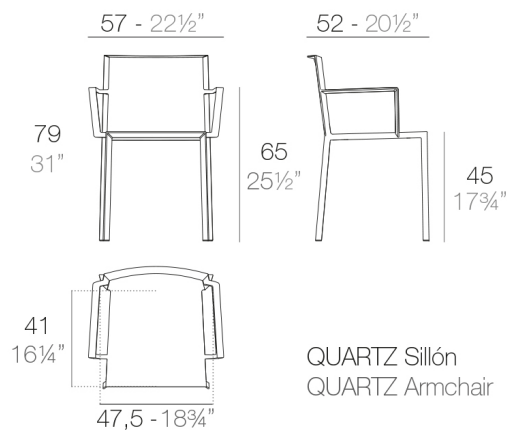

Finishes

BASIC PP

Ref. 54195

Available in this colors

COLOR	BASIC INJECCION PP
WHITE	
BLACK	
ECRU	

Optional