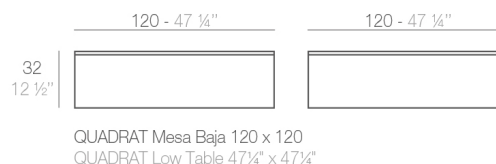

Weight

28 Kg

Finishes

BASIC

Ref. 44417

Matt Polyethylene

LACQUERED

Ref. 44417F