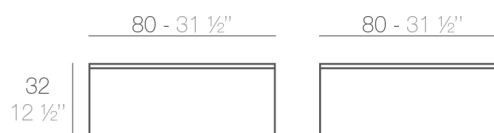

Weight

8 Kg

QUADRAT Mesa Baja 80 x 80
QUADRAT Low Table 31½" x 31½"

Finishes

BASIC

Ref. 44418

Matt Polyethylene

LACQUERED