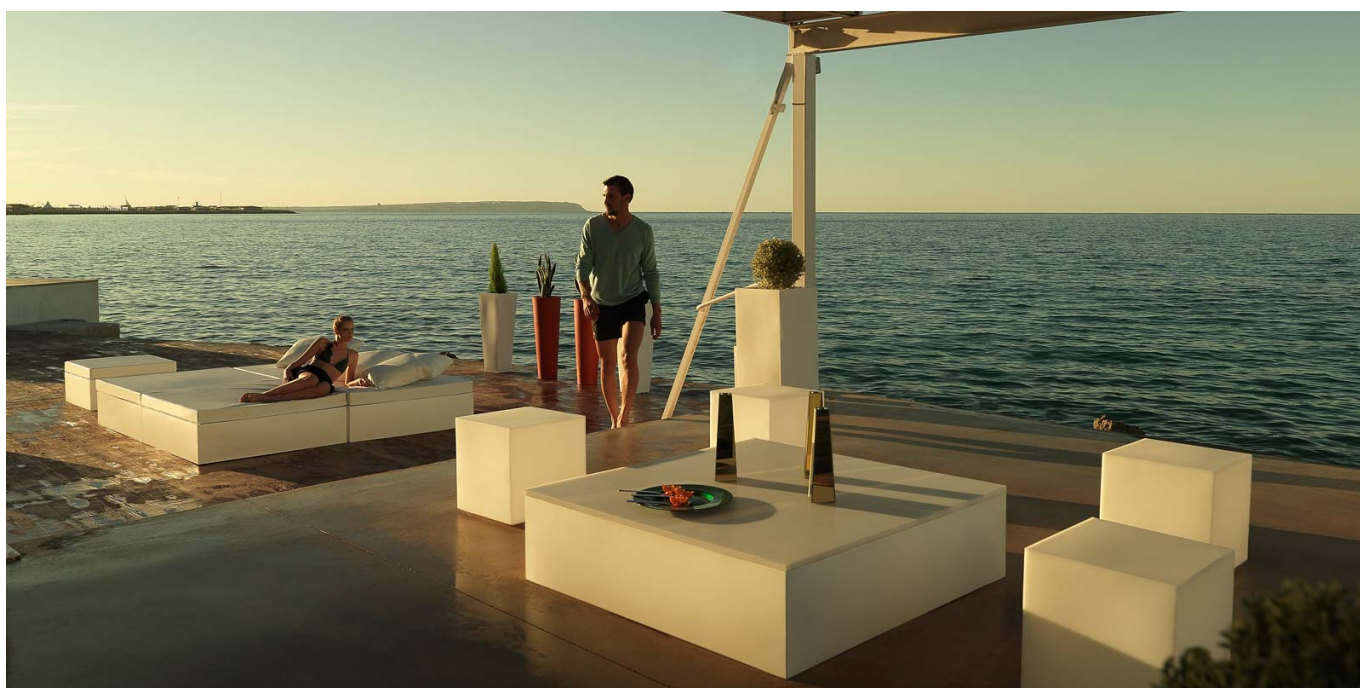

Unit with internal lighting with battery-powered RGBW LED technology. Includes charger and remote control for switching colors and charger. Available only in matte ice white finish.

COLOR	BASIC	LACQUERED / LACADO	LUZ
ICE	☐	☐	☐
WHITE	☐	☐	☐
BLACK	☐	☐	☐
BRONZE	☐	☐	☐
STEEL	☐	☐	☐
ANTHRACITE	☐	☐	☐
RED	☐	☐	☐
PISTACHIO	☐	☐	☐
ORANGE	☐	☐	☐
KAKI	☐	☐	☐
NAVY	☐	☐	☐
PLUM	☐	☐	☐
TAUPE	☐	☐	☐
ECRU	☐	☐	☐
BEIGE	☐	☐	☐
CHAMPAGNE	☐	☐	☐