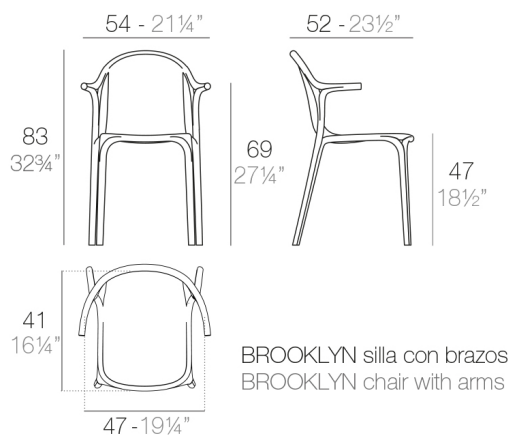

View online: <https://www.vondom.com/products/65038>

Features

Description

Made of injected polypropylene with fiber glass. Stackable. Available in several colors. Item suitable for indoor and outdoor use.

Weight

4.9 Kg

Includes

NAUTIC Indoor/outdoor Vinyl fabric By default

Finishes

METALLIC COLOR

Ref. 65038F

Available in gold and silver