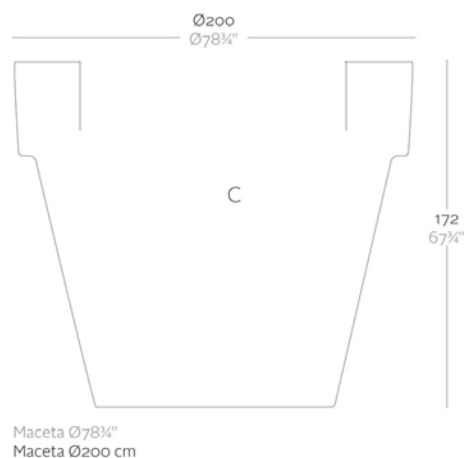

Finishes

SIMPLE

Ref. 40120

Matt finishes pot one wall

BASIC

Ref. 40120A

Matt Polyethylene

LACQUERED

Ref. 40120RF

Lacquered Polyethylene

LIGHT

Ref. 40120W

RGBW LED

Ref. 40120L

Unit with internal lighting with RGBW LED technology and remote control unit for switching colors. Available only in matte ice white finish. Remote control included.

RGBW LED DMX

Ref. 40120D

Unit with internal lighting with RGBW LED technology and remote control unit for switching colors. Also controlled by DMX-1024 (wireless), enabling communication between one or more products simultaneously via the DMX transmitter (not included).

RGBW LED BATTERY

Ref. 40120DY

Unit with internal lighting with battery-powered RGBW LED technology. Includes charger and remote control for switching