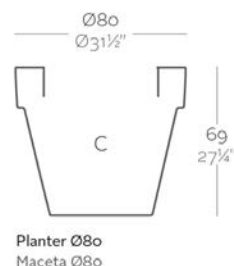

Finishes

SELF-WATERING

Ref. 40180R

Self-watering system included in all planters except those with basic finish

BASIC

Ref. 40180A

Matt Polyethylene

SIMPLE

Ref. 40180

Matt finishes pot one wall

LACQUERED

Ref. 40180F

Lacquered Polyethylene

LIGHT

Ref. 40180W

White internally lit unit with LED technology. Available only in matte ice white finish.

RGBW LED

Ref. 40180L

Unit with internal lighting with RGBW LED technology and remote control unit for switching colors. Available only in matte ice white finish. Remote control included.

RGBW LED DMX

Ref. 40180D

Unit with internal lighting with RGBW LED technology and remote control unit for switching colors. Also controlled by DMX-1024 (wireless), enabling communication between one or more products simultaneously via the DMX transmitter (not included).

RGBW LED BATTERY

Ref. 40180DY

Unit with internal lighting with battery-powered RGBW LED