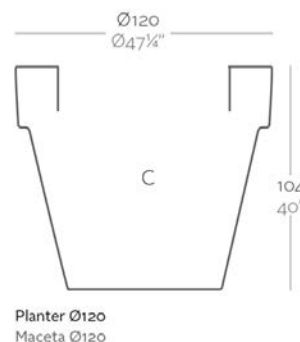

Finishes

SELF-WATERING

Ref. 40112R

Self-watering system included in all planters except those with basic finish

BASIC

Ref. 40112A

Matt Polyethylene

SIMPLE

Ref. 40112

Matt finishes pot one wall

LACQUERED

Ref. 40112F

Lacquered Polyethylene

LIGHT

Ref. 40112W

White internally lit unit with LED technology. Available only in matte ice white finish.

RGBW LED

Ref. 40112L

Unit with internal lighting with RGBW LED technology and remote control unit for switching colors. Available only in matte ice white finish. Remote control included.

RGBW LED DMX

Ref. 40112D

Unit with internal lighting with RGBW LED technology and remote control unit for switching colors. Also controlled by DMX-1024 (wireless), enabling communication between one or more products simultaneously via the DMX transmitter (not included).