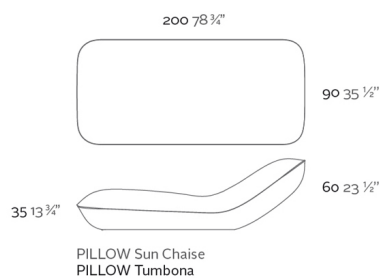

Weight

33.38 Kg

Finishes

BASIC

Ref. 55013

Matt Polyethylene

LACQUERED

Ref. 55013F