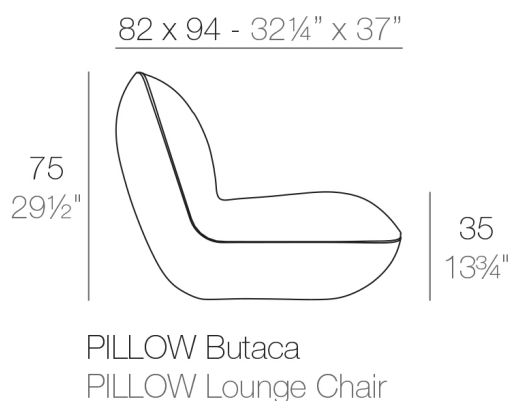

View online: <https://www.vondom.com/products/55001>

Features

Description

Made of polyethylene resin by rotational moulding. 100% Recyclable. Item suitable for indoor and outdoor use. Available in different finishes.

Weight

16 Kg

Finishes

BASIC

Ref. 55001

Matt Polyethylene

LACQUERED

Ref. 55001F