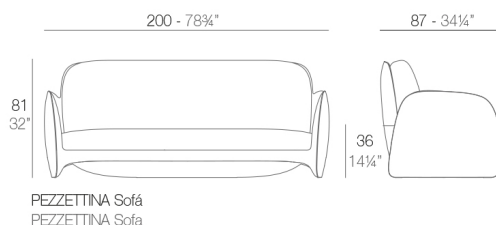

Finishes

BASIC

Ref. 56011

Matt Polyethylene

LACQUERED

Ref. 56011F

Lacquered Polyethylene

LIGHT

Ref. 56011W

White internally lit unit with LED technology. Available only in matte ice white finish.

RGBW LED

Ref. 56011L

Unit with internal lighting with RGBW LED technology and remote control unit for switching colors. Available only in matte ice white finish. Remote control included.

RGBW LED DMX

Ref. 56011D

Unit with internal lighting with RGBW LED technology and remote control unit for switching colors. Also controlled by DMX-1024 (wireless), enabling communication between one or more products simultaneously via the DMX transmitter (not included).

RGBW LED BATTERY

Ref. 56011Y