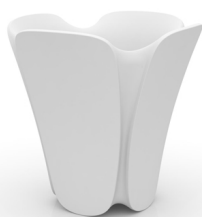

VONDOM

PEZZETTINA MACETEROS 85x85x85

By Archirivolto Design

Pezzettina is a collection inspired by nature, a thought and a unique inspiration that materialize in an original product with fluid and expressive forms. Archirivolto Design has chosen for this new collection a creative concept away from the usual geometry, rethinking and reinventing the ancient relationship with mother nature in order to build a renewed balance in our homes between nature and technology. A 100% organic design with elegant shapes through a 100% recyclable product.