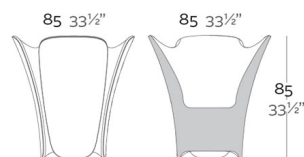

PEZZETTINA Planter 85
PEZZETTINA Maceta 85

Capacity 20½ Gal
Capacidad 78 L

RGB LED

Ref. 56008L

Translucent white matt Polyethylene. Includes LED light operated by remote control. Colors can be selected or changed automatically (White, red, green, blue, light blue, pink and yellow).

RGB LED DMX

Ref. 56008D

Translucent white matt Polyethylene. Includes LED light operated by DMX512 wireless, allowing the connexion to light control systems (XLR), Wi-Fi routers, home automation, etc.

RGB LED BATTERY

Ref. 56008Y

Translucent white matt Polyethylene. Includes cordless LED light with rechargeable batteries, operated by remote control.