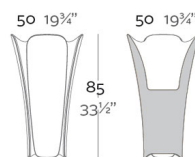

See online: <http://www.vondom.com/products/56009A>

Features

Description

Pot made of polyethylene resin by rotational moulding. 100% Recyclable. Item suitable for indoor and outdoor use. Available in different finishes.

Weight

8 Kg

PEZZETTINA High Planter
PEZZETTINA Maceta Alta

Capacity 5,28 Gal
Capacidad 20 L

Finishes

SELF-WATERING

Ref. 56009R

Self-watering system included in all planters except those with basic finish