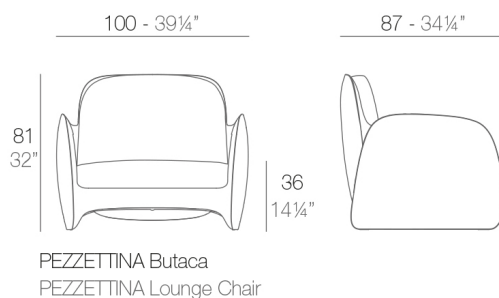

Finishes

BASIC

Ref. 56010

Matt Polyethylene

LACQUERED

Ref. 56010F

Lacquered Polyethylene

LIGHT

Ref. 56010W

White internally lit unit with LED technology. Available only in matte ice white finish.

RGBW LED

Ref. 56010L

Unit with internal lighting with RGBW LED technology and remote control unit for switching colors. Available only in matte ice white finish. Remote control included.

RGBW LED DMX

Ref. 56010D

Unit with internal lighting with RGBW LED technology and remote control unit for switching colors. Also controlled by DMX-1024 (wireless), enabling communication between one or more products simultaneously via the DMX transmitter (not included).

RGBW LED BATTERY

Ref. 56010Y