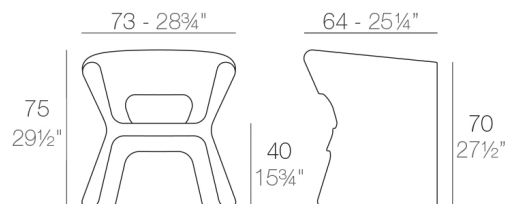

PAL Silla con Brazos
PAL Armchair

Finishes

BASIC

Ref. 51005

Matt Polyethylene

LACQUERED

Ref. 51005F

Lacquered Polyethylene

COLOR	BASIC	LACQUERED / LACADO
ICE		
WHITE		
BLACK		
BRONZE		
STEEL		
ANTHRACITE		
RED		
PISTACHIO		
ORANGE