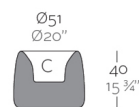

Round Organic Ø51
Organic Redonda Ø51

Finishes

SELF-WATERING

Ref. 42311R

Self-watering system included in all planters except those with basic finish

BASIC

Ref. 42311A

Matt Polyethylene

LACQUERED

Ref. 42311RF

Lacquered Polyethylene

LIGHT

Ref. 42311W

White internally lit unit with LED technology. Available only in matte ice white finish.

RGBW LED

Ref. 42311L

Unit with internal lighting with RGBW LED technology and remote control unit for switching colors. Available only in matte ice white finish. Remote control included.

RGBW LED DMX

Ref. 42311D

Unit with internal lighting with RGBW LED technology and remote control unit for switching colors. Also controlled by DMX-1024 (wireless), enabling communication between one or more products simultaneously via the DMX transmitter (not included).

RGBW LED BATTERY

Ref. 42311DY

Unit with internal lighting with battery-powered RGBW LED technology. Includes charger and remote control for switching colors and charger. Available only in matte ice white finish.

COLOR	BASIC	LACQUERED / LACADO	LUZ	AUTORRIEGO
ICE	☐	☐	☐	☐