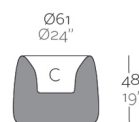

Round Organic Ø61
Organic Redonda Ø61

Finishes

SELF-WATERING

Ref. 42312R

Self-watering system included in all planters except those with basic finish

BASIC

Ref. 42312A

Matt Polyethylene

LACQUERED

Ref. 42312RF

Lacquered Polyethylene

LIGHT

Ref. 42312W

White internally lit unit with LED technology. Available only in matte ice white finish.

RGBW LED

Ref. 42312L

Unit with internal lighting with RGBW LED technology and remote control unit for switching colors. Available only in matte ice white finish. Remote control included.

RGBW LED DMX

Ref. 42312D

Unit with internal lighting with RGBW LED technology and remote control unit for switching colors. Also controlled by DMX-1024 (wireless), enabling communication between one or more products simultaneously via the DMX transmitter (not included).

RGBW LED BATTERY

Ref. 42312DY

Unit with internal lighting with battery-powered RGBW LED technology. Includes charger and remote control for switching colors and charger. Available only in matte ice white finish.

COLOR	BASIC	LACQUERED / LACADO	LUZ	AUTORRIEGO
ICE	☐	☐	☐	☐