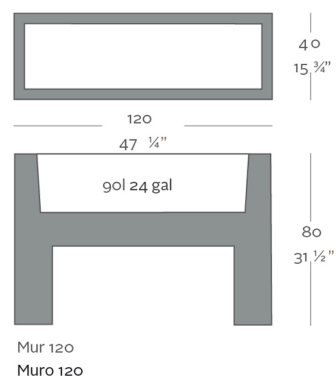

MURO 120x40x80

By **MACETEROS**

View online: <https://www.vondom.com/products/42620A>

Features

Description

Pot made of polyethylene resin by rotational moulding. 100% Recyclable. Item suitable for indoor and outdoor use. Available in different finishes.

Weight

15 Kg

Finishes

SELF-WATERING

Ref. 42620R

Self-watering system included in all planters except those with basic finish

BASIC

Ref. 42620A