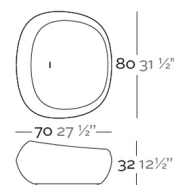

#### Weight

7 Kg

MOMA Ottoman  
MOMA Puff