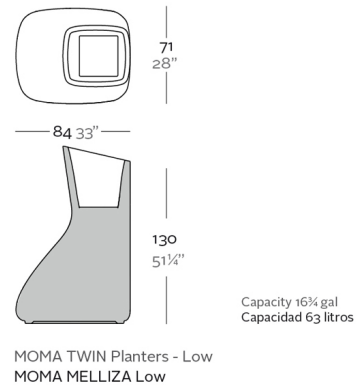

Weight

20 Kg

Finishes

SELF-WATERING

Ref. 45003R

Self-watering system included in all planters except those with basic finish

BASIC

Ref. 45003A