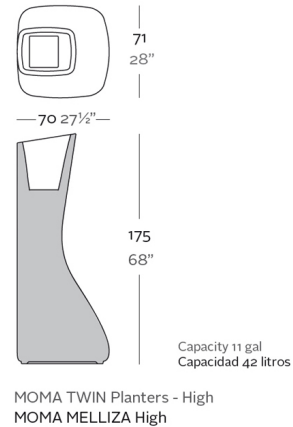

Weight

20 Kg

MOMA TWIN Planters - High
MOMA MELLIZA High

Finishes

SELF-WATERING

Ref. 45002R

Self-watering system included in all planters except those with basic finish

BASIC